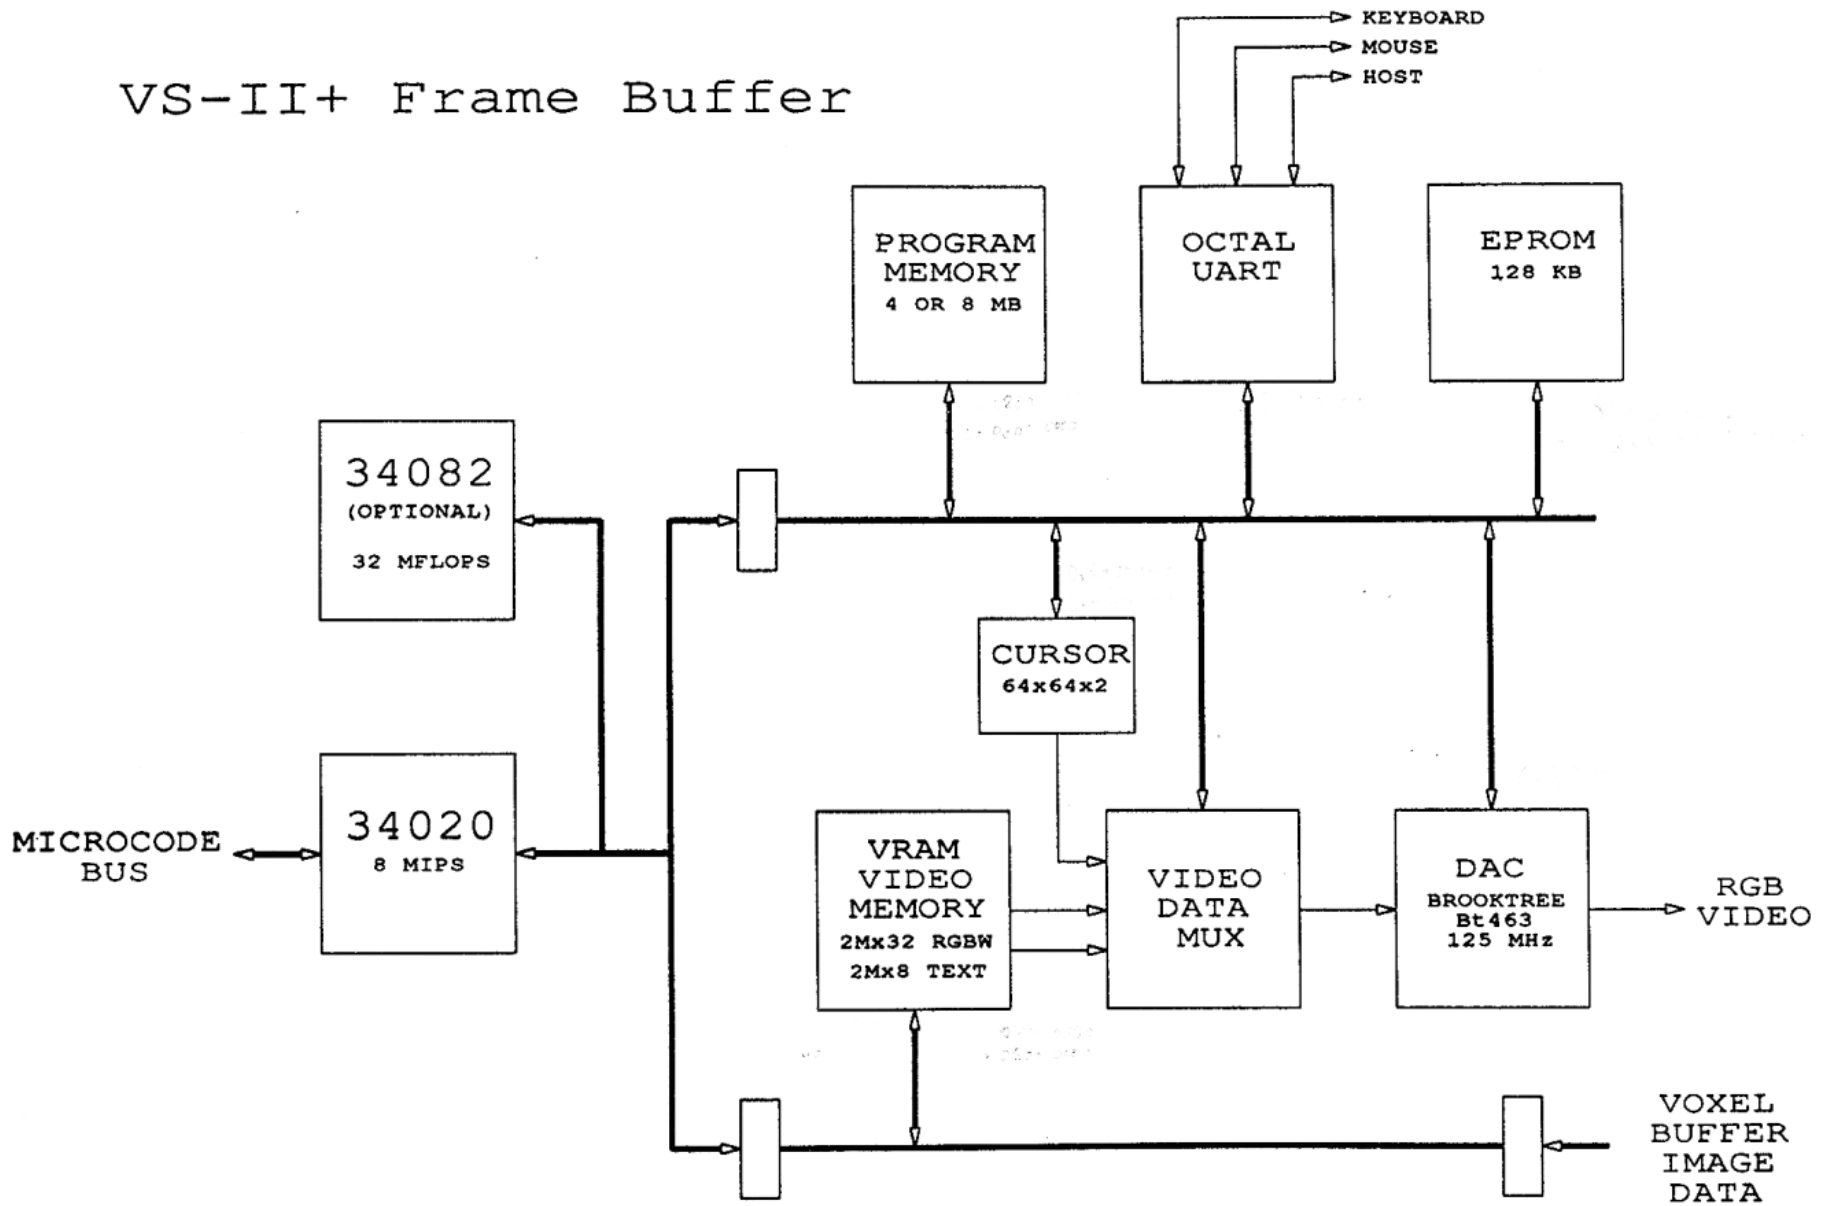

# VS-II+ Frame Buffer

Dynamic Digital Displays	
130 Radnor-Chester Road	
St. Davids, PA 19087	
Title	VS-II+ Frame Buffer
Size/Document Number	REV c 000
Date: February 10, 1992	Sheet 1 of 1

FB

DATA0-15

VB Inputs