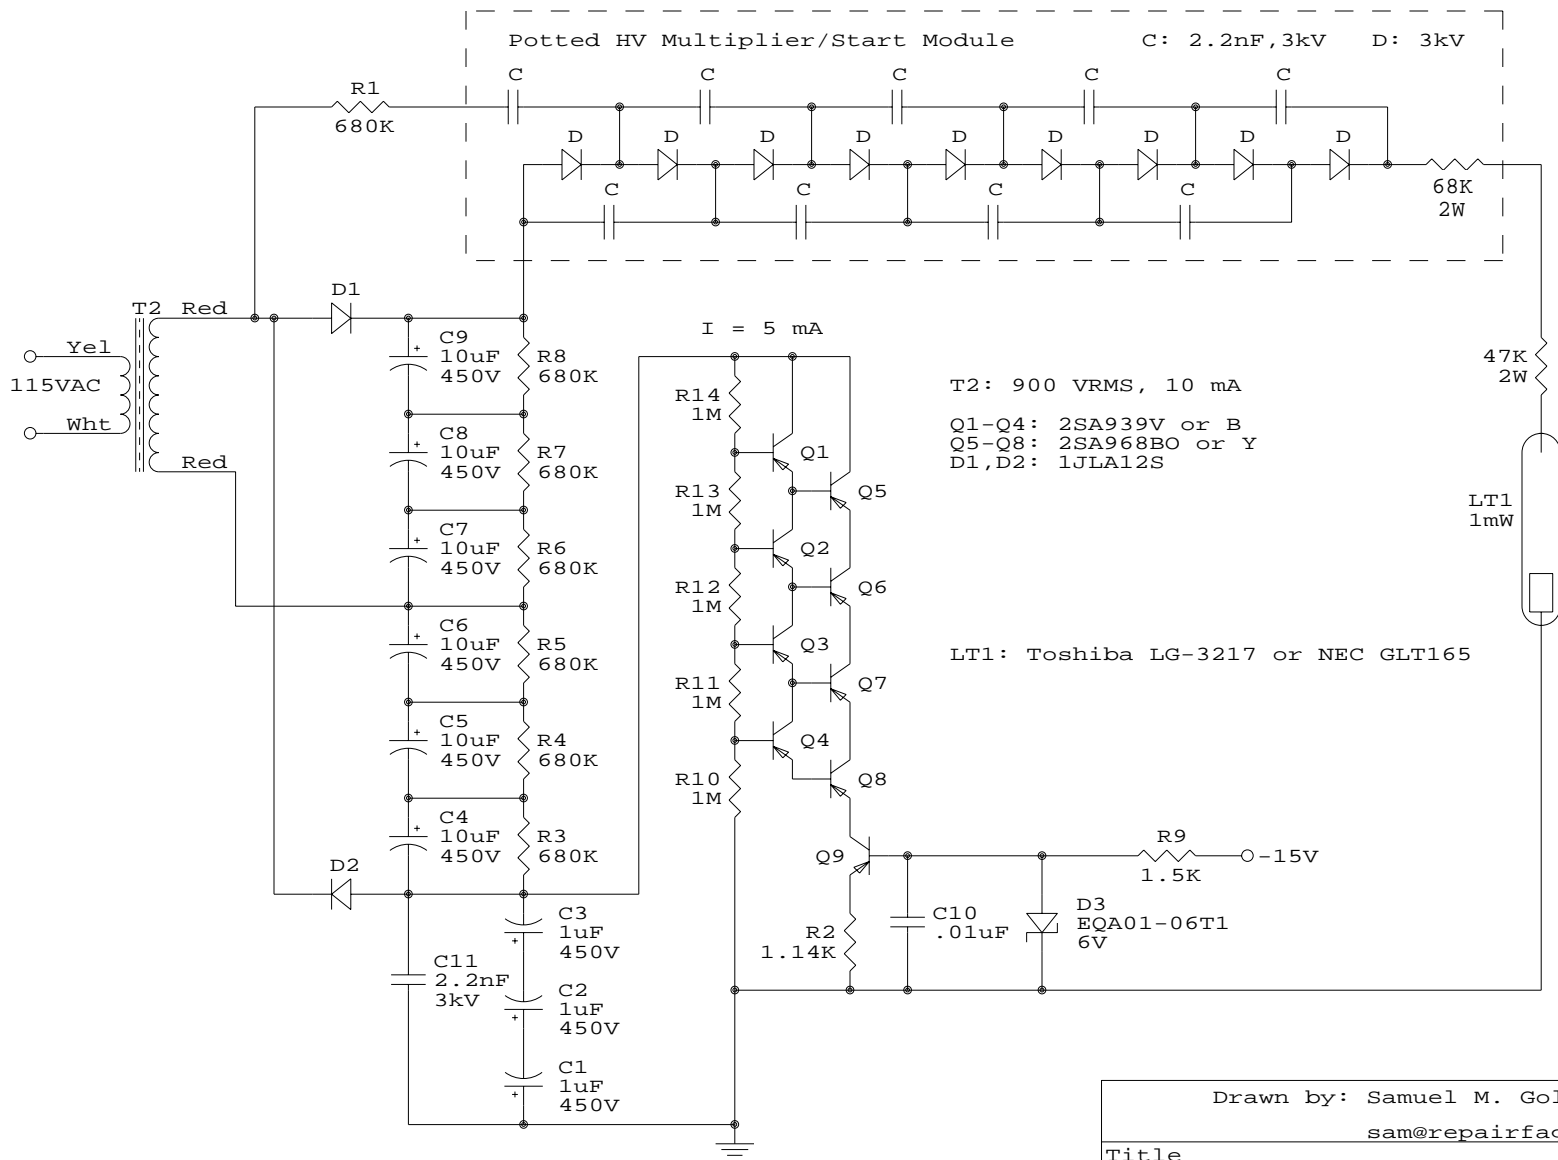

Pioneer VP-1000 LaserDisc Player HeNe Laser PSU

| | | |
|---|------------------|--------------|
| Drawn by: Samuel M. Goldwasser sam@repairfaq.org | | |
| Title Pioneer VP-1000 LD Player HeNe Laser PSU | | |
| Size | Document Number | REV |
| A | LP-HL2-SCH | 1.0 |
| Date: | January 23, 2007 | Sheet 1 of 1 |