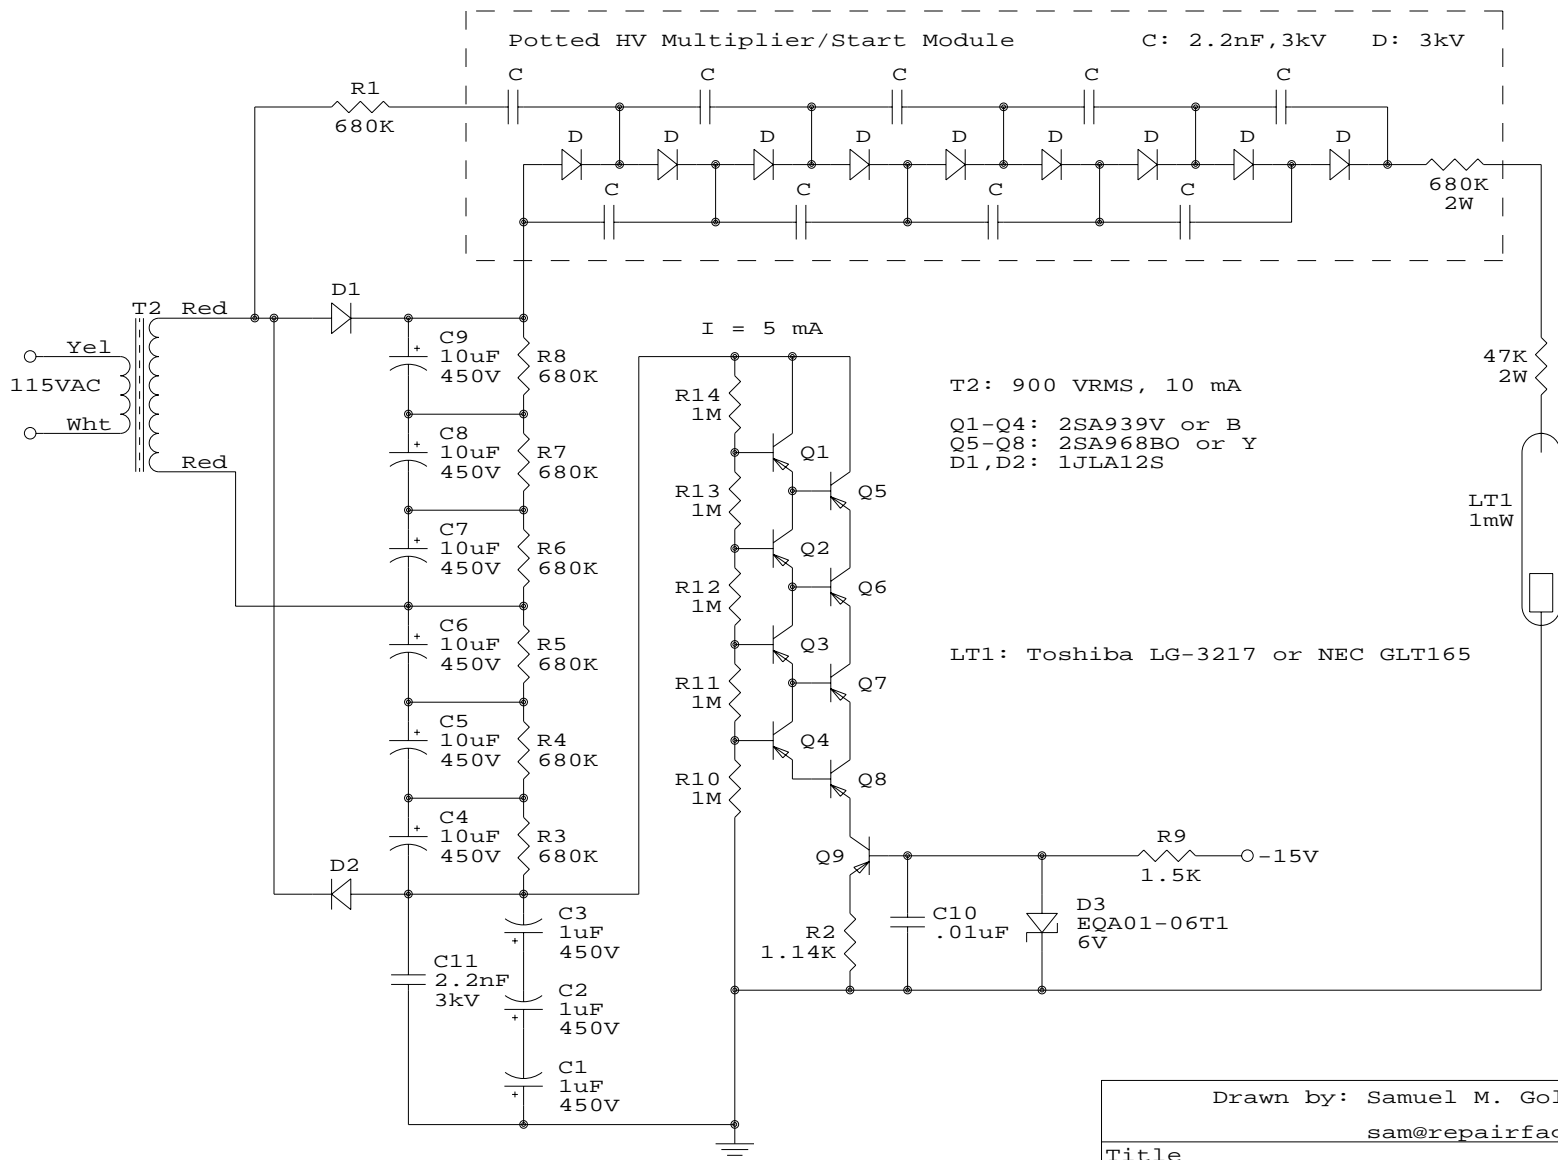

Pioneer VP-1000 LaserDisc Player HeNe Laser PSU

Drawn by: Samuel M. Goldwasser		
sam@repairfaq.org		
Title Pioneer VP-1000 LD Player HeNe Laser PSU		
Size	Document Number	REV
A	LP-HL2-SCH	1.0
Date:	January 23, 2007	Sheet 1 of 1