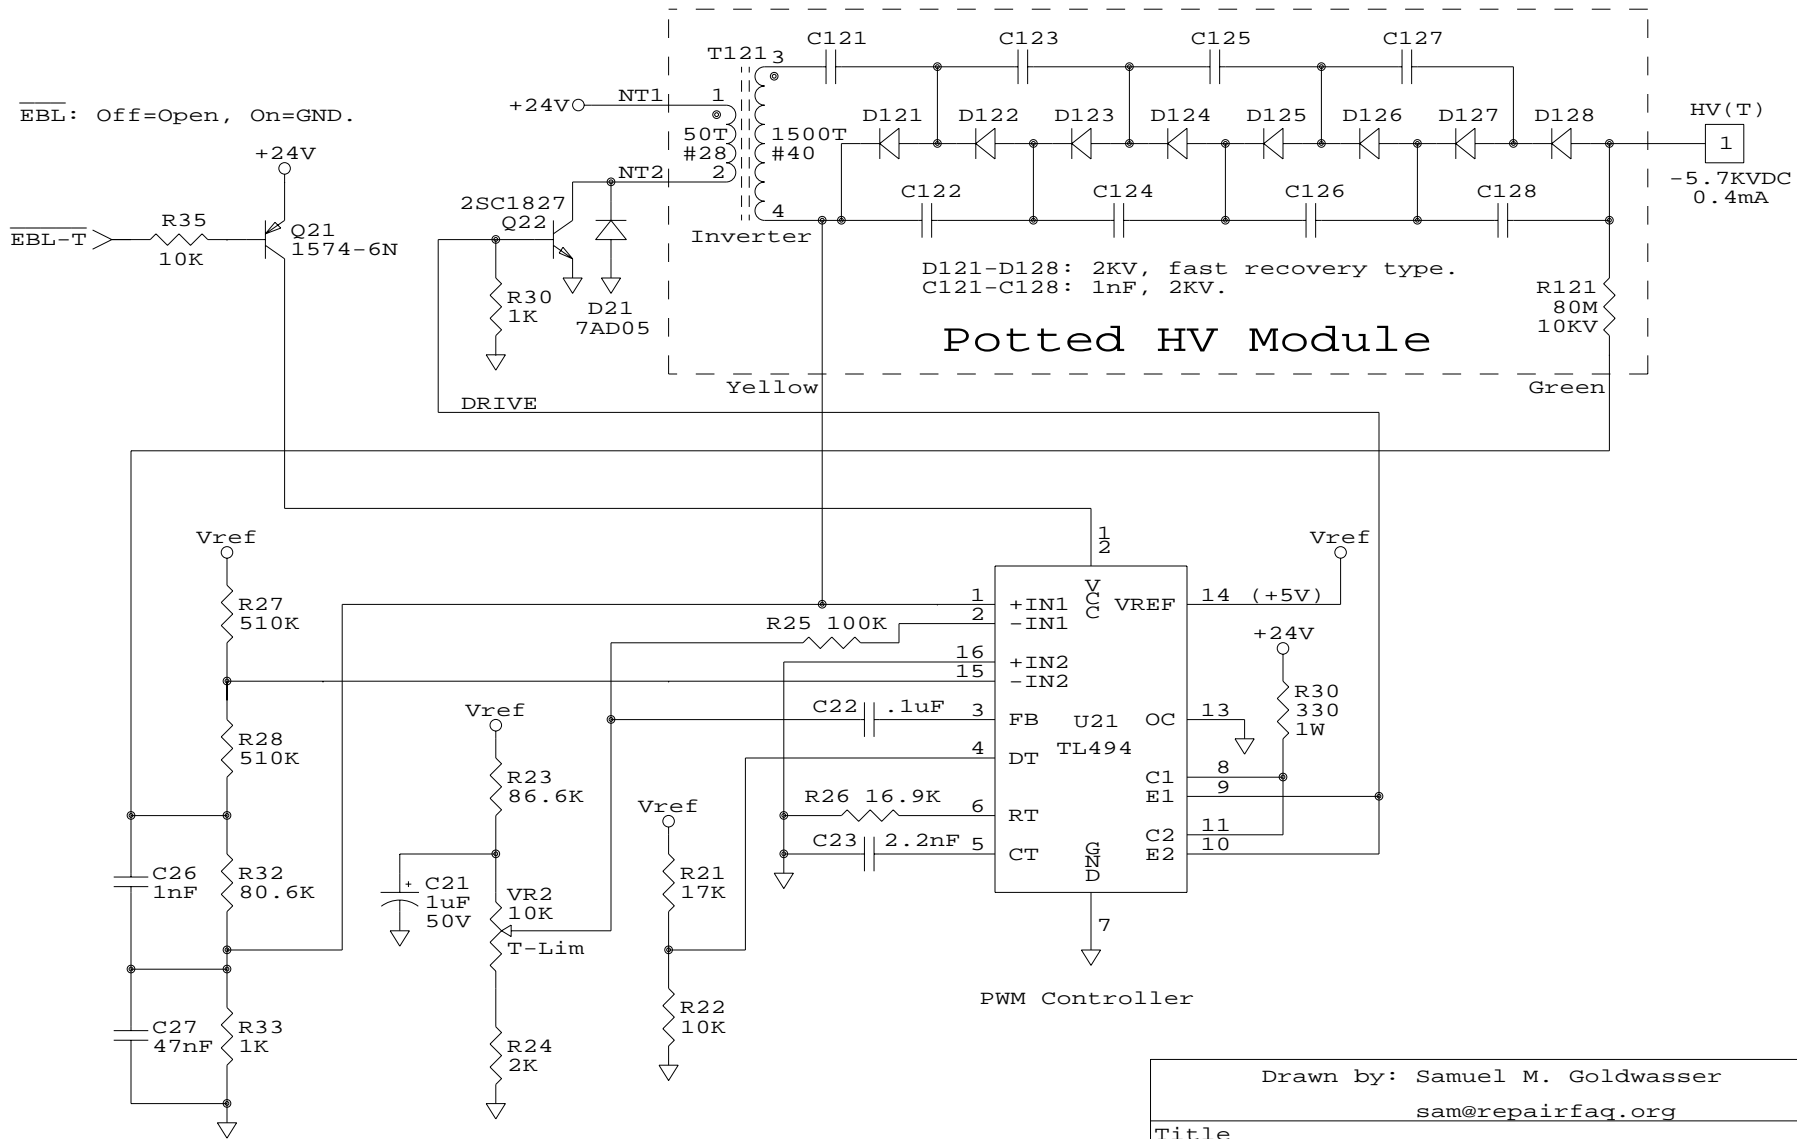

Ricoh 3E06-1 HVPS - Part 2 (RI-3E6)

Drawn by: Samuel M. Goldwasser		
sam@repairfaq.org		
Title		
Ricoh 3E06-1 HVPS - Part 2 (RI-3E6)		
Size	Document Number	REV
A	RI-3E6-2-SCH	1.0
Date:	April 8, 2003	Sheet 2 of 2