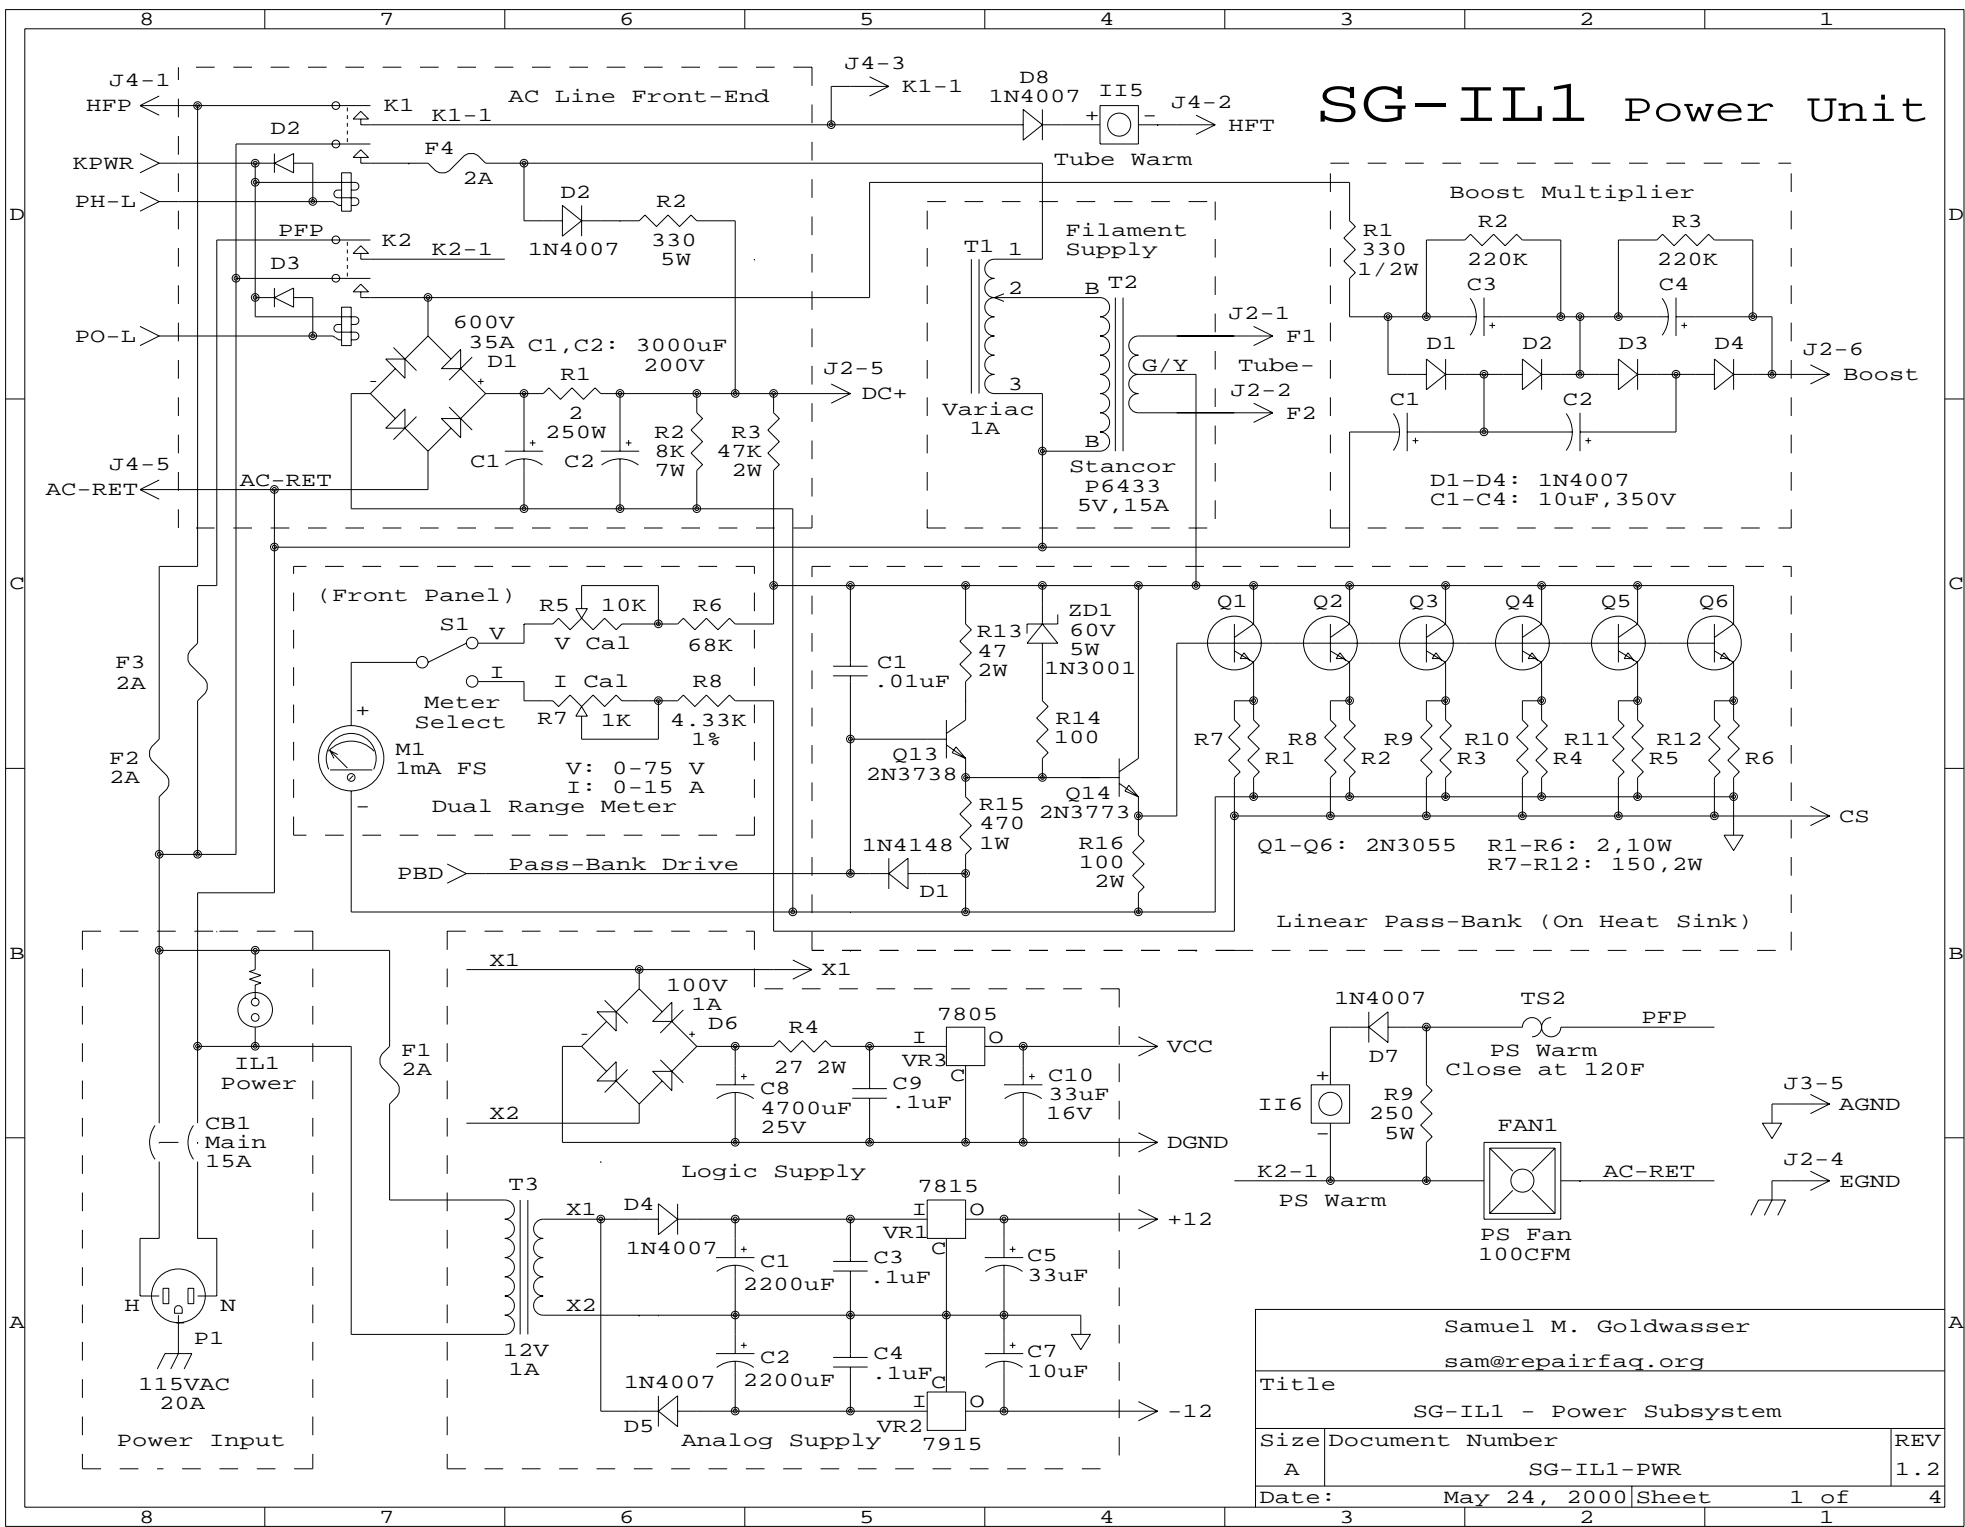

# SG-IL1 Power Unit

Samuel M. Goldwasser		
sam@repairfaq.org		
Title		
SG-IL1 - Power Subsystem		
Size	Document Number	REV
A	SG-IL1-PWR	1.2
Date:	May 24, 2000	Sheet 1 of 4