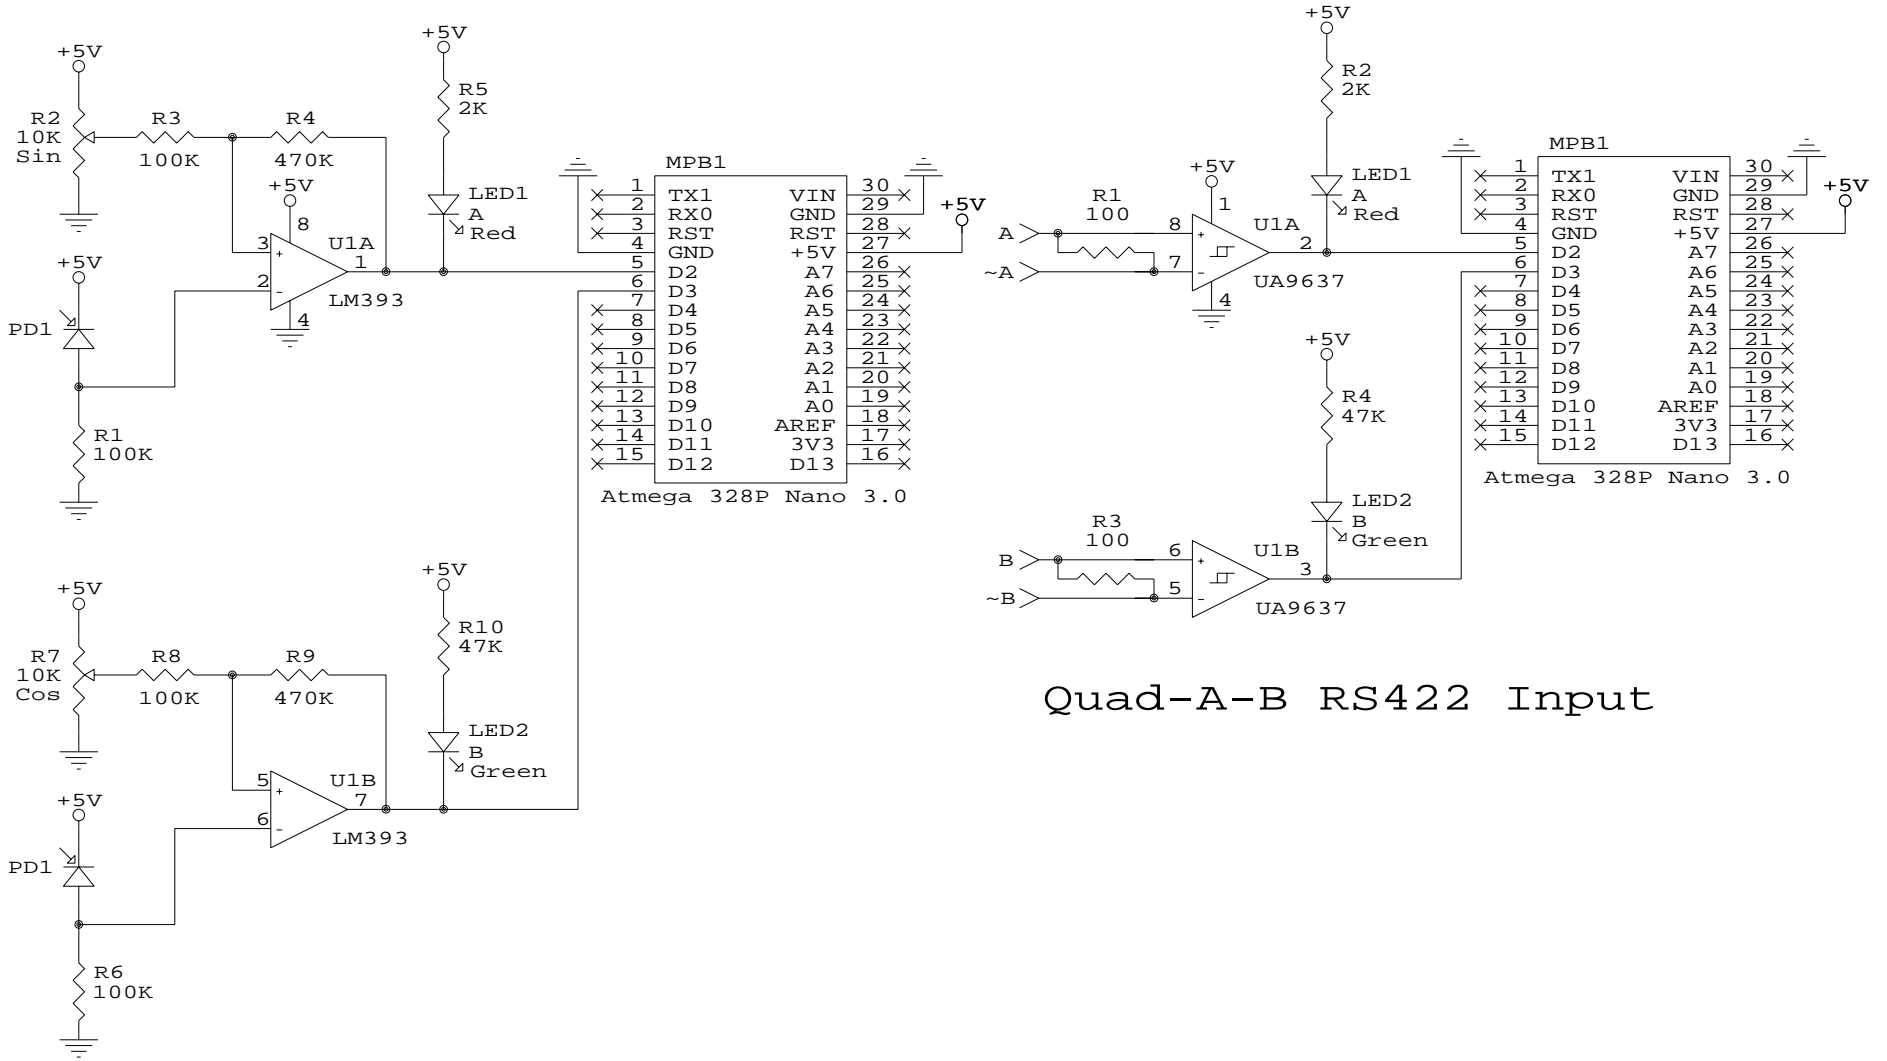

uMD0 Sin-Cos Analog and RS422 Interfaces

Quad-Sin-Cos Decoder Input

Quad-A-B RS422 Input

Samuel M. Goldwasser		
Repairfaq.org		
Title uMD0 Sin-Cos Analog and RS422 Interfaces		
Size	Document Number	REV
A	SGUI1	1.0
Date:	April 12, 2021	Sheet of
3	2	1