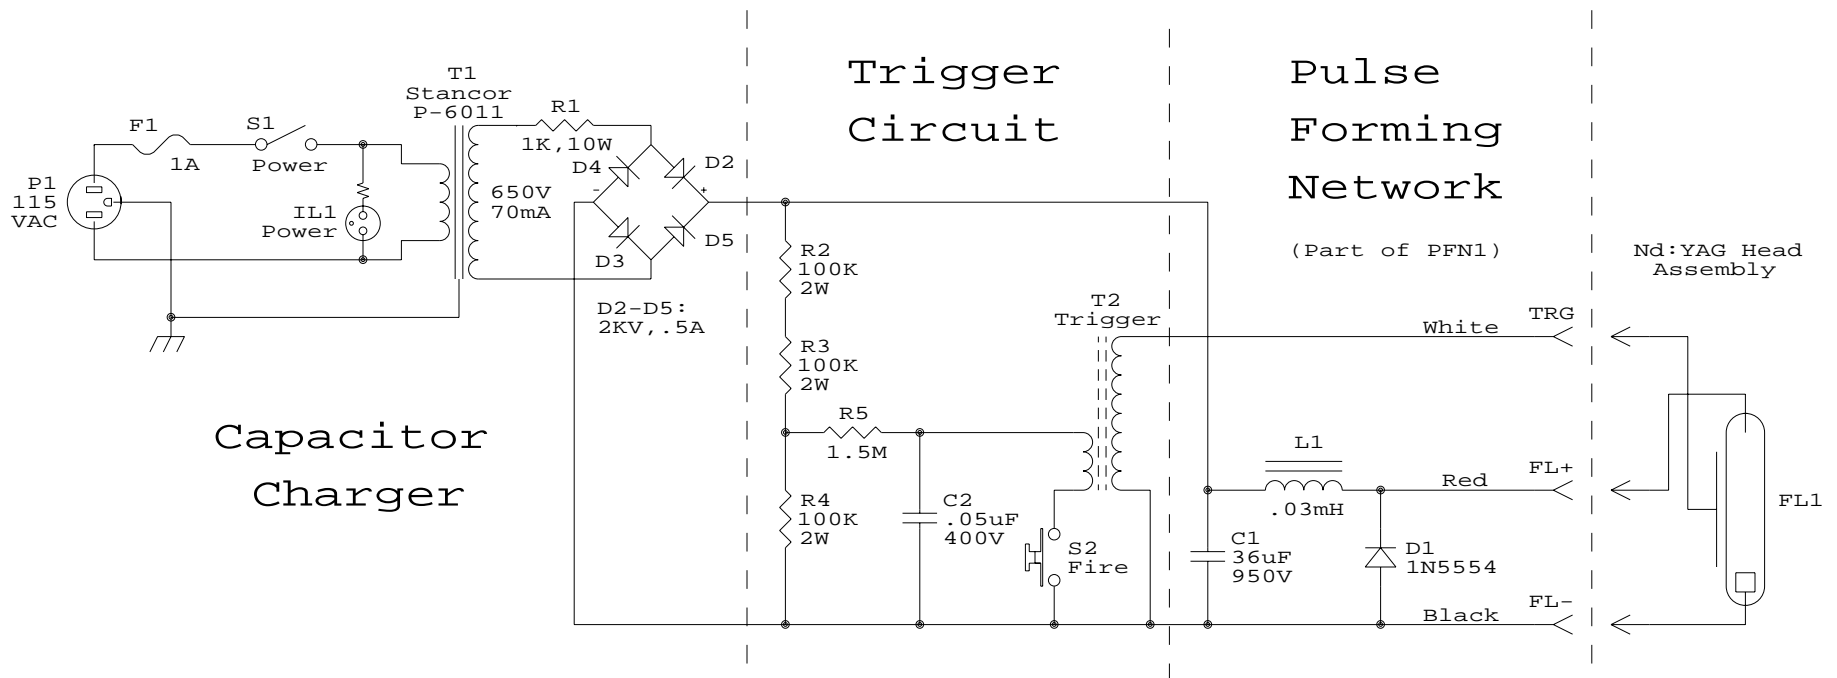

AC Line Power Supply for SSY1 (SG-SP1)

Samuel M. Goldwasser		
sam@repairfaq.org		
Title		
AC Line Power Supply for SSY1 (SG-SP1)		
Size	Document Number	REV
A	SG-SP1-SCH	1.1
Date:	October 24, 2000	Sheet 1 of 1